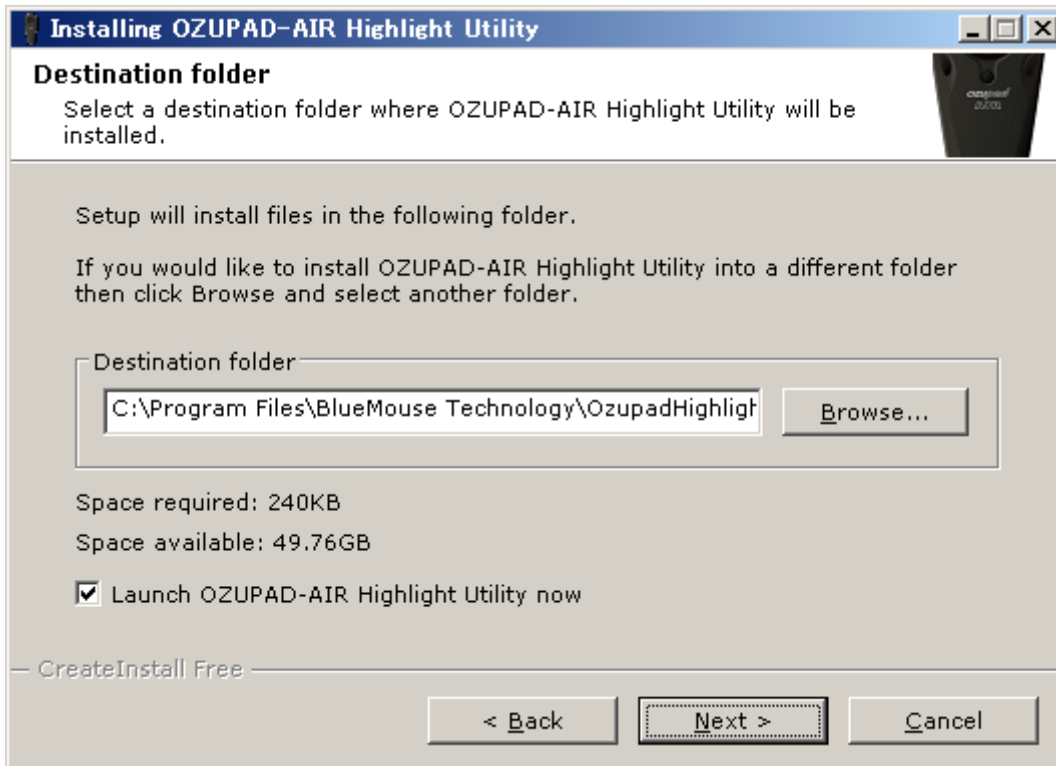

Click "Next>"