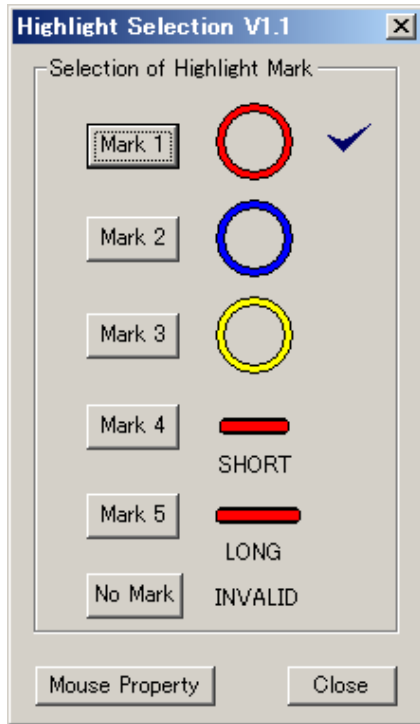

Accept

Return to Download

Copy folder to the desk top

this is ZIP folder, If this could not unzip automatically, please unzip first.

Click "Next>"

Click "Next>"

Black Ozupad icon appear at the Menu bar below after click “Finish” .

If you place mouse cursor on the icon, and click it ,then Menu appear.

You can select favorite color of the circle or the Mark.
As a default, it is selected the Mark of the red circle.

Caution:

Please adjust the top line of both screen when you use two screens like below.