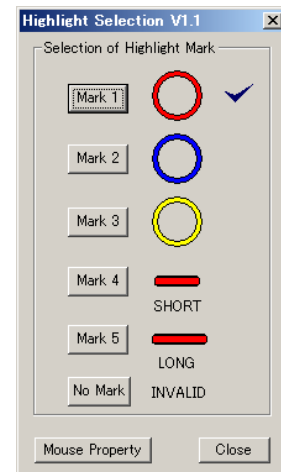

Safety pointer for the presentation

Jan26th ,2011

LASER Pointer is no longer necessary if you use a **highlight Mark** together with OZUPAD-AIR.

Download the application software from <http://www.ozupad.com/download.html> .

It is free to download, and can use it when USB receiver of OZUPAD-AIR connected to PC.

You can use the **highlight circle** or **highlight bar** like below.

One example is below

Red circle shape is getting smaller in a second. It targets to the position of mouse Cursor.

Another Mark is the bar, we provide the short-bar and the long-bar.

The center of the red bar shows your target position.

You can get those functions when switch 2 is turned to position 2.(presentation mode)