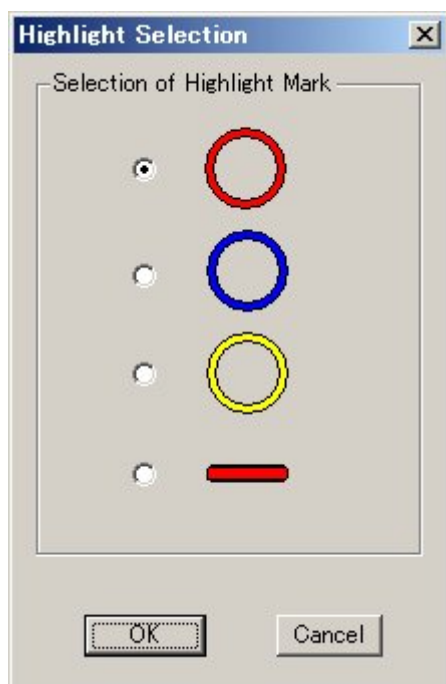

Accept

Return to Download

Copy folder “highlight_setup20100730” to the desk top

highlight_setup_20100730

this is ZIP folder, If this could not unzip automatically, please unzip first.

Click "Next>"

Click "Next>"

Black Ozupad icon appear at the Menu bar below after click “Finish” .

If you place mouse cursor on the icon, selection Menu appear.

You can select favorite color of the circle or the Bar.
As a default, it is selected Red color.