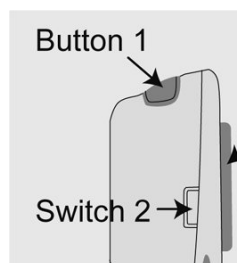

It is free to download, and can use it when USB receiver of OZUPAD-AIR connected to PC.

You can use the **highlight circle** or **highlight bar** like below.

One example is below

Red circle shape is getting smaller in a second. It targets to the position of mouse Cursor.

Another Mark is the bar, we provide the short-bar and the long-bar.

The center of the red bar shows your target position.

You can get those functions when switch 2 is turned to position 2.(presentation mode)

You can see the highlight circle when Button 1 is pressed.

Turn to 2, it is Presentation mode.

You can see the Circle when Button1 is pressed.

This function can use with focus function simultaneously that windows provided.