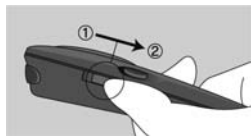

Turn to 2, it is Presentation mode.